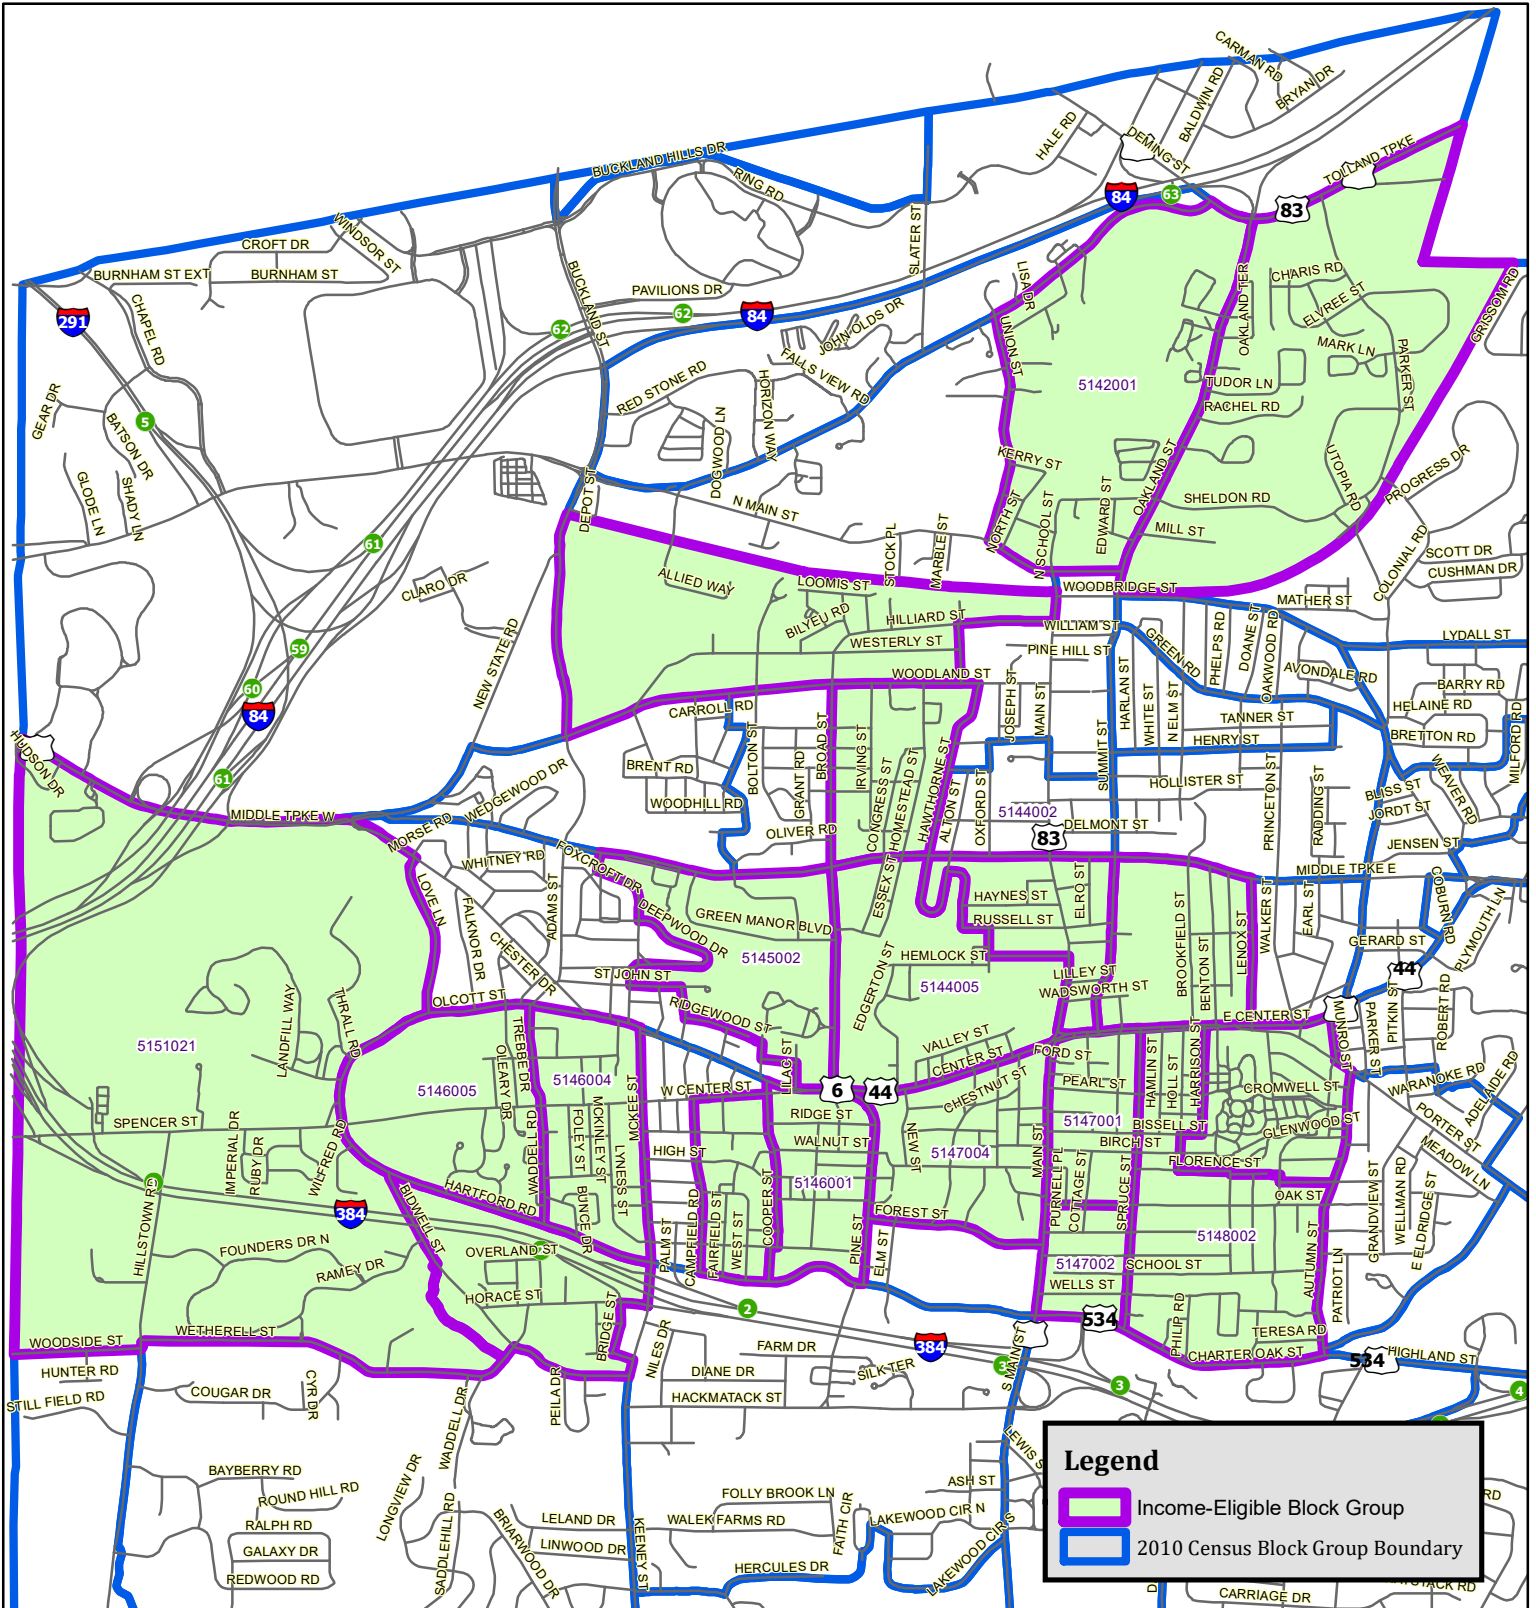

MANCHESTER CDBG ELIGIBLE BLOCK GROUPS

Legend

- Income-Eligible Block Group
- 2010 Census Block Group Boundary

Town of Manchester Planning Department
 April 2020

Source: 2011-2015 ACS data